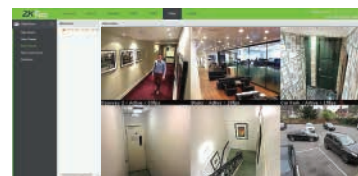

HTTPs Web Security Protocol

Accurate Check for Innate Location

Precise Real Time Monitoring

Video Surveillance Module
(Fully Supports HIK Vision/ Dahua and ONVIF)

Jail Location E-map (Adjustable)

Elevator Control