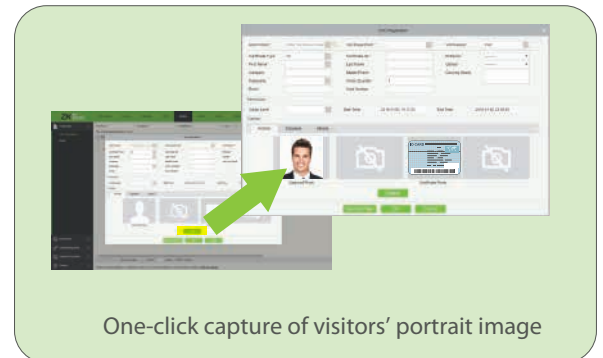

Once the visitors registered, he might be allowed to access all area of the office/ building

Multi-point Visitor Registration Management System based on Web

Supports setting of visitor registration points, multi-point registration visitor management, and mutual sharing of a publicized management database.

Visitor Receipt and Customized Card Printing Functions

Supports customization of visitor receipt or visitor card template setting, and enables visitor information and corporate logo printing and template preview etc. After successful registration, key visitor message in own template format can be printed on customized visitor receipts or cards, small tickets or customized cards are both optional for visitors' use.

Logo Printing on the visitor card

High-speed Portable HD Doc Scanner Supports Visitor Portrait Capturing + Passport Photo + OCR Recognition

During visitor registration, it supports one-click capture of visitors' portrait image, passport photo and saving, and uses OCR function to automatically read identity document (identity card, passport etc.) and fill in effective information in order to realize quick registration.

OCR function automatically reads identity document

One-click capture of visitors' portrait image

Supports Connection to Signature Pad and Auto-Acquisition of Visitors' Signature

Visitor registration points support electronic signature board. During registration, signature records will be automatically saved to visitor system upon successful signature, and printed on customized card printing template, it is also optional to print signatures on visitor cards. After successful visitor registration, visitor cards with printed signature can be instantly printed.