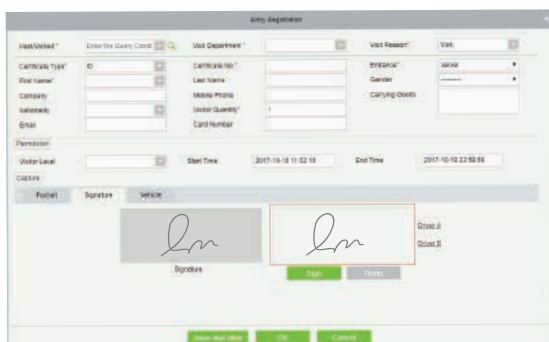

Visitor Receipt and Customized Card Printing Functions

Supports customization of visitor receipt or visitor card template setting, and enables visitor information and corporate logo printing and template preview etc. After successful registration, key visitor message in own template format can be printed on customized visitor receipts or cards, small tickets or customized cards are both optional for visitors' use.

Logo Printing on the visitor card

High-speed Portable HD Doc Scanner Supports Visitor Portrait Capturing + Passport Photo + OCR Recognition

During visitor registration, it supports one-click capture of visitors' portrait image, passport photo and saving, and uses OCR function to automatically read identity document (identity card, passport etc.) and fill in effective information in order to realize quick registration.

OCR function automatically reads identity document

One-click capture of visitors' portrait image

Supports Connection to Signature Pad and Auto-Acquisition of Visitors' Signature

Visitor registration points support electronic signature board. During registration, signature records will be automatically saved to visitor system upon successful signature, and printed on customized card printing template, it is also optional to print signatures on visitor cards. After successful visitor registration, visitor cards with printed signature can be instantly printed.

Visitor and Entrance Channel (Flap Barriers etc.) Integration

With the integration of entrance channel and QR code reader, upon successful visitor registration, visitor receipt can be printed by receipt printer, visitor receipt supports customized template setting, including visitor information barcode or QR code to be printed, with these visitors are able to have access to designated areas upon successful verification.