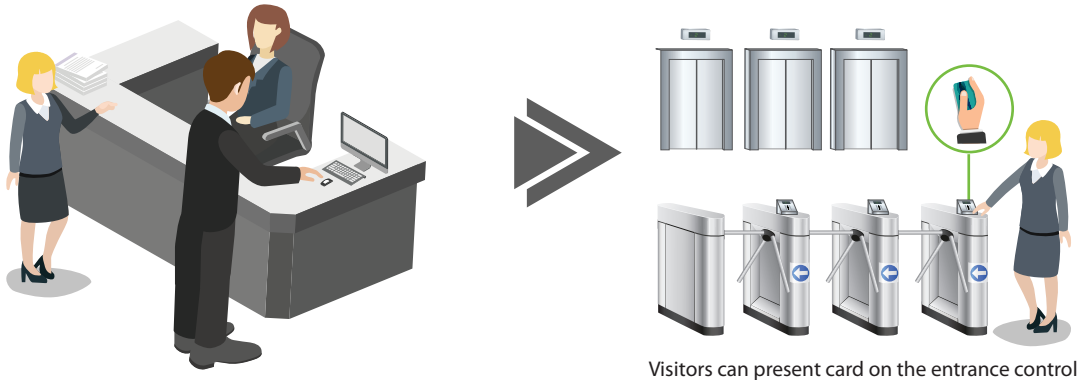

Logo Printing on the visitor card

High-speed Portable HD Doc Scanner Supports Visitor Portrait Capturing + Passport Photo + OCR Recognition

During visitor registration, it supports one-click capture of visitors' portrait image, passport photo and saving, and uses OCR function to automatically read identity document (identity card, passport etc.) and fill in effective information in order to realize quick registration.

OCR function automatically reads identity document

One-click capture of visitors' portrait image

Supports Connection to Signature Pad and Auto-Acquisition of Visitors' Signature

Visitor registration points support electronic signature board. During registration, signature records will be automatically saved to visitor system upon successful signature, and printed on customized card printing template, it is also optional to print signatures on visitor cards. After successful visitor registration, visitor cards with printed signature can be instantly printed.

Visitor and Entrance Channel (Flap Barriers etc.) Integration

With the integration of entrance channel and QR code reader, upon successful visitor registration, visitor receipt can be printed by receipt printer, visitor receipt supports customized template setting, including visitor information barcode or QR code to be printed, with these visitors are able to have access to designated areas upon successful verification.