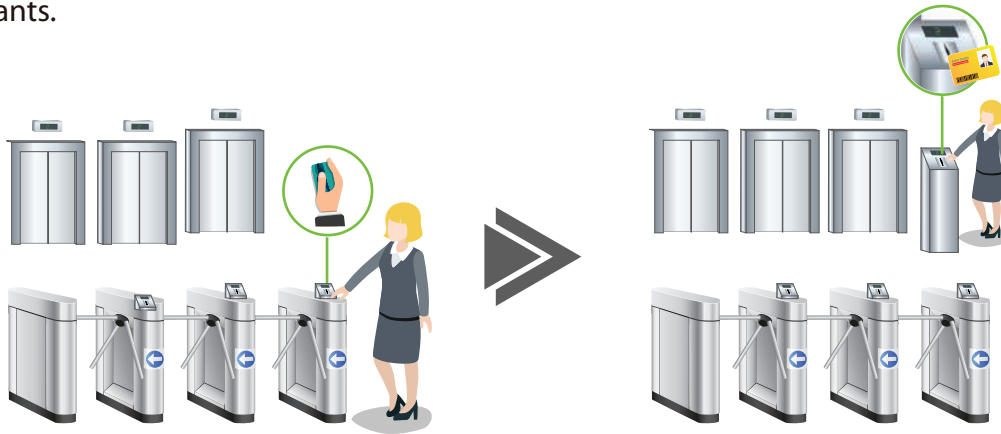

Integrated Elevator Control (DCS) Solution

By integrating our turnstile solutions with our normal and destination based dispatching elevator control system, you will benefit from consistent design, flexible personalization features, and enhanced comfort for visitors and tenants.

1 Present card on the entrance control

2 Present card on the elevator