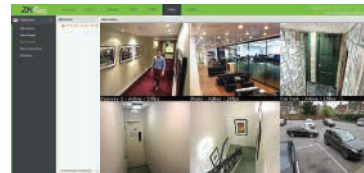

Video Surveillance Module

- Fully Supports ZKTeco, HIKVision and Dahua video surveillance
- Supports ONVIF
- Interactive with access control and elevator system with various output options
- Up to 30sec pre-event recording function