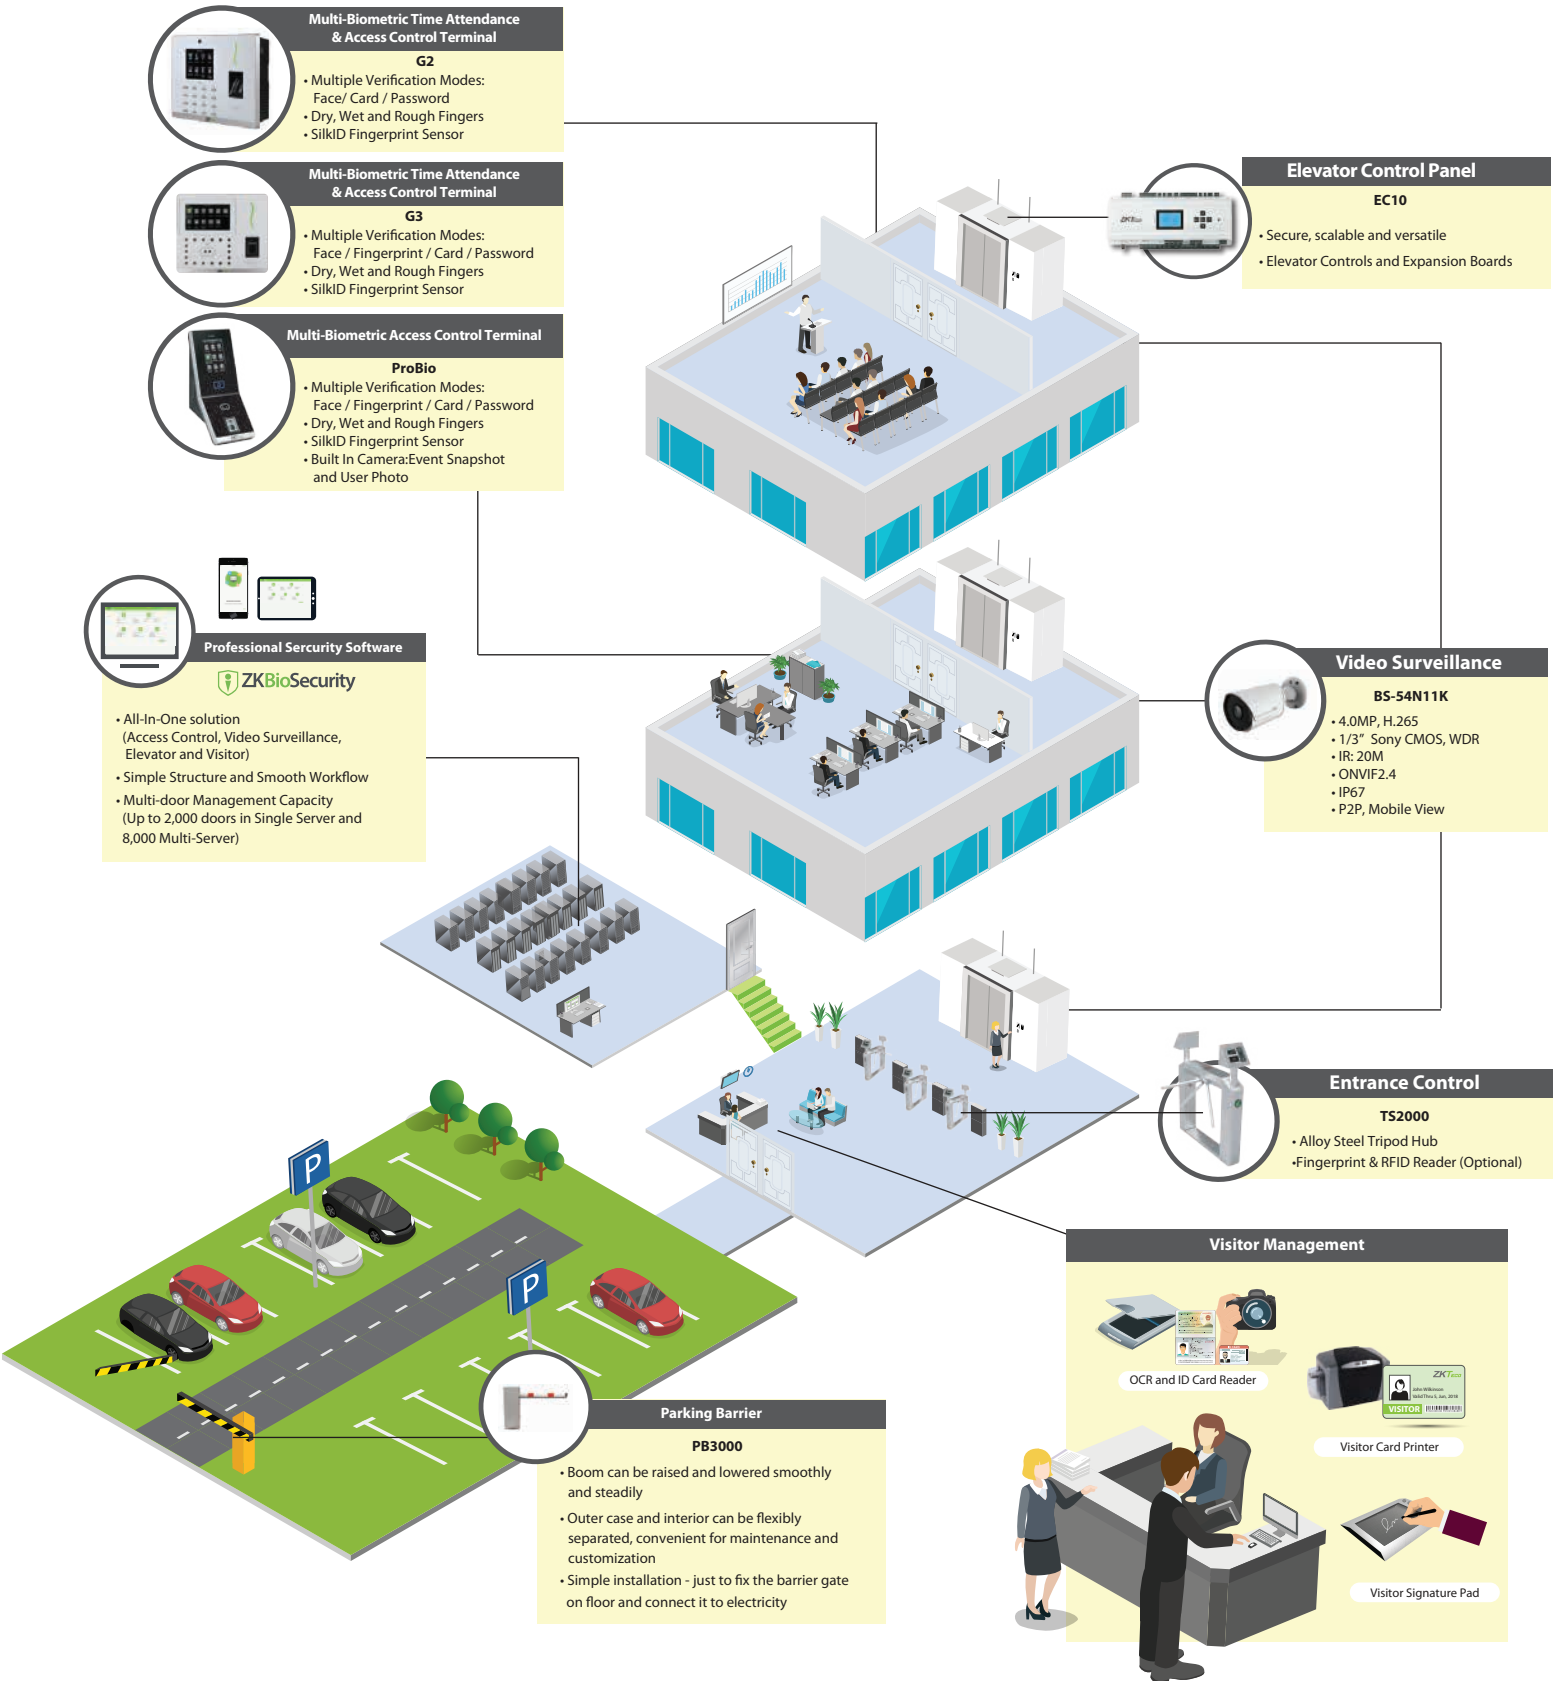

- Boom can be raised and lowered smoothly and steadily
- Outer case and interior can be flexibly separated, convenient for maintenance and customization
- Simple installation - just to fix the barrier gate on floor and connect it to electricity

Visitor Management

OCR and ID Card Reader

Visitor Card Printer

Visitor Signature Pad

Visitor Management Process

Visitors can make reserved registration through booking function, successful reservation information will be delivered via email or SMS to notify recipients, visitors and registration managers etc. visitor registration can also be done by identity card registration (OCR or ID Reader), signature, photo capturing, passport capturing or car information registration etc. in order to enhance the safety level. Visitor authority supports Automatic distribution of recipient department authority group according to visitor's location. Also, copying function enables users to select needed visitor information and copy to new registration interfaces, including recipient information, reasons for visit, corporate information, authority information etc., which bring convenience and saved time to group visit registration. After successful registration, visitors may have access to designated areas with visitor cards or visitor receipts. It supports card, password, fingerprint, QR code etc. multiple verification methods. After visit, visitors may return cards in the registration point for checking out.

Once the visitors registered, he might be allowed to access all area of the office/ building

Multi-point Visitor Registration Management System based on Web

Supports setting of visitor registration points, multi-point registration visitor management, and mutual sharing of a publicized management database.